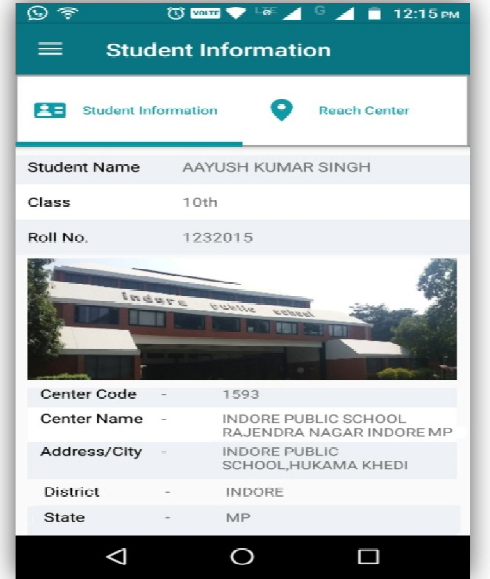

The Exam Locator App helps students to quickly know the exam centre on the basis of Roll Number. A student can easily find the address, images and geo location of the designated exam centre on the map and know how to reach.

Key features of the App

- A student or a parent has to register through mobile number to receive an OTP (One time password) number. The OTP will help log on to the Centre Locator App. The student or parent can then access information by selecting the option X or XII and entering the Roll Number.

केन्द्रीय माध्यमिक शिक्षा बोर्ड CENTRAL BOARD OF SECONDARY EDUCATION

- The **student's information, address and photograph of the exam centre** will be displayed on the screen for easy identification by the students.

- How to reach** – this feature enables students to fetch the **route map** from their current location to the Exam center location, thus, enabling quick assessment of the time needed to reach the center.