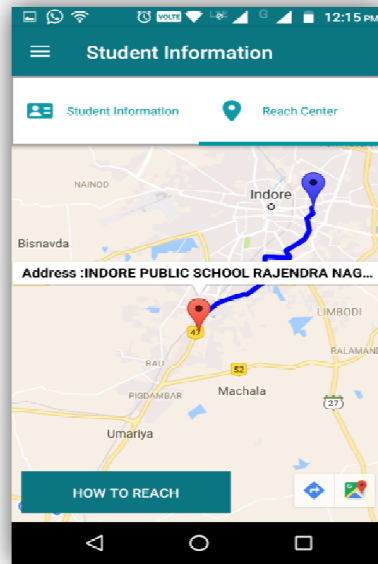

The Exam Locator App helps students to quickly know the exam centre on the basis of Roll Number. A student can easily find the address, images and geo location of the designated exam centre on the map and know how to reach.

Key features of the App

- A student or a parent has to register through mobile number to receive an OTP (One time password) number. The OTP will help log on to the Centre Locator App. The student or parent can then access information by selecting the option X or XII and entering the Roll Number.

केन्द्रीय माध्यमिक शिक्षा बोर्ड CENTRAL BOARD OF SECONDARY EDUCATION

- The **student's information, address and photograph of the exam centre** will be displayed on the screen for easy identification by the students.

- How to reach** – this feature enables students to fetch the **route map** from their current location to the Exam center location, thus, enabling quick assessment of the time needed to reach the center.