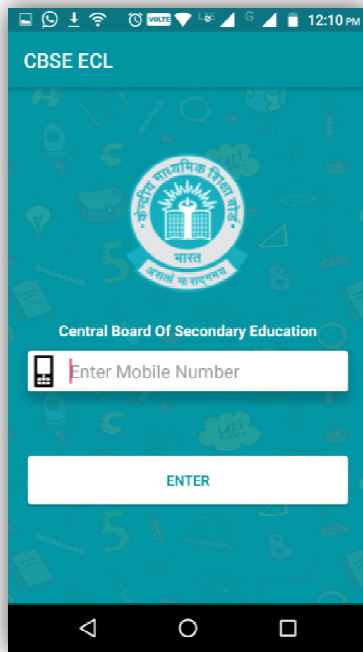

Press Note

07.03.2017, New Delhi

Exam Centre Locator - another first by the Board

As a sequel to several IT initiatives taken by the Board and in its endeavor to facilitate students, CBSE has introduced a unique Mobile App developed for students appearing for CBSE class X and XII Examinations beginning 09th March 2017.

The Exam Locator App helps students to quickly know the exam centre on the basis of Roll Number. A student can easily find the address, images and geo location of the designated exam centre on the map and know how to reach.

Key features of the App

- A student or a parent has to register through mobile number to receive an OTP (One time password) number. The OTP will help log on to the Centre Locator App. The student or parent can then access information by selecting the option X or XII and entering the Roll Number.