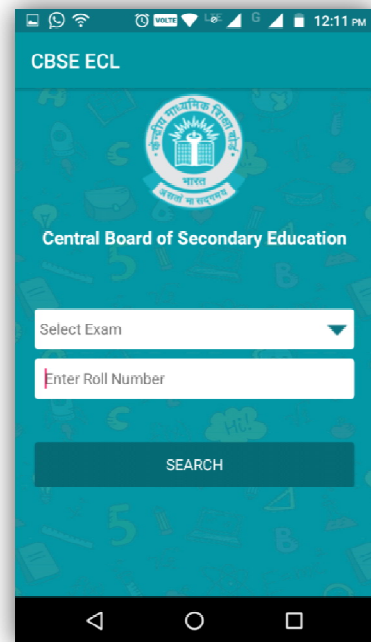

Press Note

07.03.2017, New Delhi

Exam Centre Locator - another first by the Board

As a sequel to several IT initiatives taken by the Board and in its endeavor to facilitate students, CBSE has introduced a unique Mobile App developed for students appearing for CBSE class X and XII Examinations beginning 09th March 2017.

The Exam Locator App helps students to quickly know the exam centre on the basis of Roll Number. A student can easily find the address, images and geo location of the designated exam centre on the map and know how to reach.

Key features of the App

- A student or a parent has to register through mobile number to receive an OTP (One time password) number. The OTP will help log on to the Centre Locator App. The student or parent can then access information by selecting the option X or XII and entering the Roll Number.